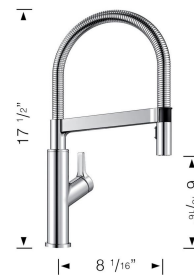

SOLENTA PVD

Warranty

BLANCO offers a limited lifetime warranty on all sinks and faucets, as well as a one-year warranty on all custom accessories.

Code/Standards Compliance

BLANCO sinks and faucets are third-party tested and certified to standards and listed by applicable certification bodies. For more information on individual product listings, contact our office or listing organization.

View our how-to videos to learn more about installing and caring for BLANCO products:
<https://www.blanco.com/us-en/service/how-to-videos/how-to-videos-for-sinks/>

Questions? Contact us today

BLANCO America, Inc.
110 Mount Holly By-Pass
Lumberton, NJ 08048

Phone & Fax
Phone: 888-668-6201
Fax: 609-668-6211

While BLANCO endeavors to provide accurate information, all dimensions are nominal, cannot be guaranteed, and are subject to change or cancellation. BLANCO assumes no responsibility for use of superseded or voided specifications.